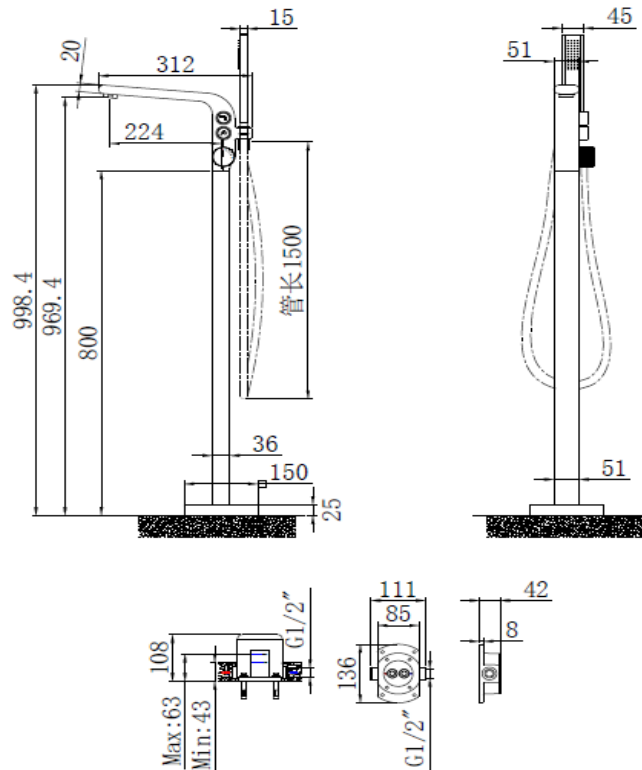

R-MXTF7642-GUN

Floor Standing Bath Mixer

PRODUCT SPECIFICATIONS

- Dimension : 312(L) x 150(W) x 998(H) (mm)
- Material : Brass
- Finishing : Gun Metal

TECHNICAL DRAWING

Copyright © RIGEL TECHNOLOGY (S) PTE LTD. All rights reserved. Terms of Use.